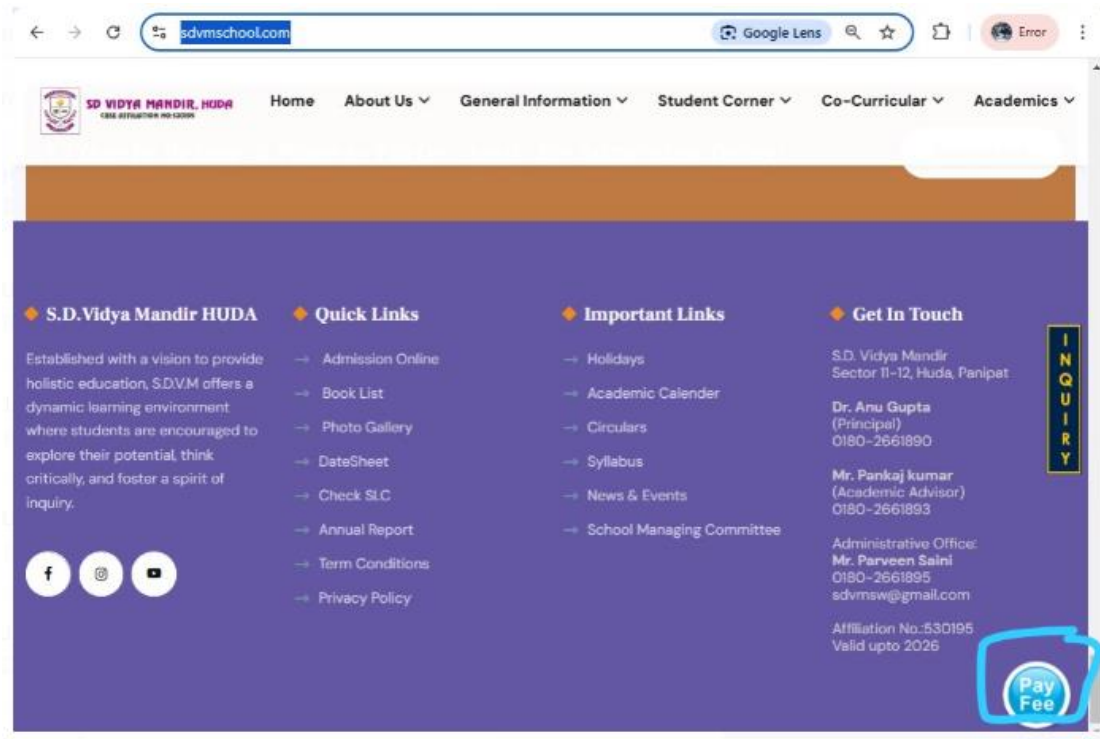

INSTRUCTIONS FOR PAYING STUDENTS FEE ONLINE

1. VISIT <https://sdvmschool.com/>
2. The pay fee icon can be accessed by clicking on it as shown in the image3

3. Once you click Pay Fee, you will be redirected to a new page where you will enter your admission number and select installment and click on pay online.

Welcome: HelpDesk
SDVM [ADMIN/SDVM_S]

Login

Online Fee Payment

Admission Number : Class Section :

Student Name :

Installment :

Choose a payment method and complete the payment process.

S. D. VIDYA MANDIR
13035|20134|4480